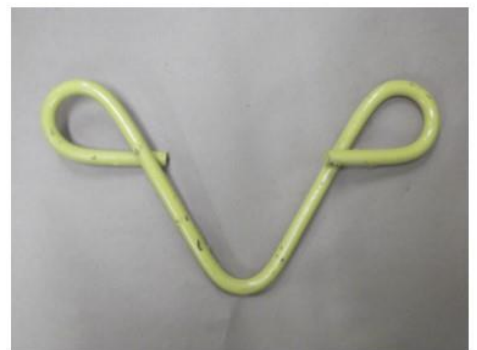

Chain Harrow Parts

SALFORD AERWAY

**10005001
Front Hook
20-3/4"**

**10005002
Regular Tooth
13-1/4"**

**10005003
Long Side Tooth
13-1/2"**

**10005004
Short Side Tooth
11-1/2"**

**10005005
Back Connector
9"**