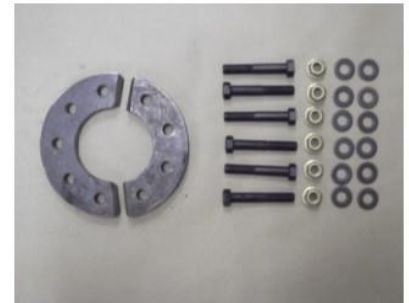

9 Hole Ring Parts

SALFORD AERWAY

Split Ring with Hardware

10004851 3.5" ID, 3/4" thick

Whole Ring No Hardware

10042883 3.5" ID, 1/2" thick
10042882 3.5" ID, 3/4" thick

9 Hole Hub

10042881 Machined outboard star hub only

Hub Retaining Hardware

10048628 Bolt 3/4" x 5" lg
10047278 Washer 3/4"
10042884 Retainer

Advanced Aeration Systems