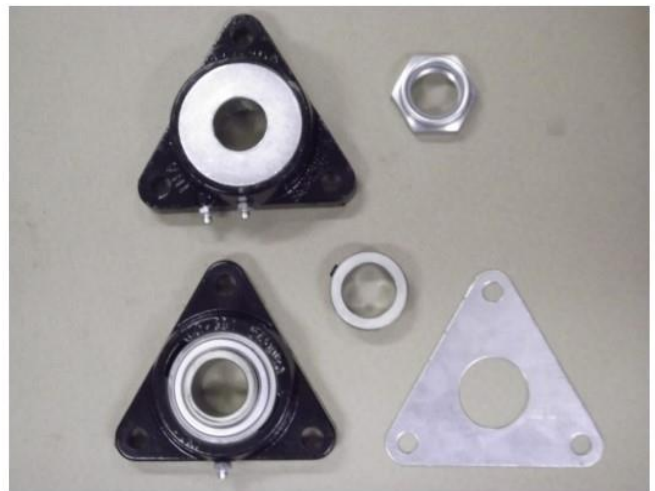

# Turf Bearings

**SALFORD** **AERWAY**

## AerWay Turf Bearings

**10004783 35mm Flanged Bearing with Nut  
Older Models**

**10004519 35mm Flanged Bearing with  
Collar  
Older Models**

**10047723 35mm Pillow Block bearing  
Current Design**

**10047744 35mm Pillow Block bearing  
Insert Only**