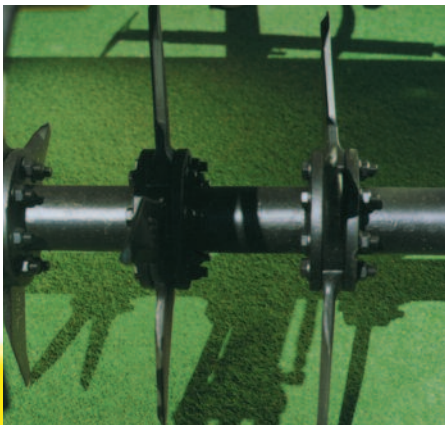

Shattertine®

Effective Aeration - where you need it - when you need it

*The high strength **Shattertine®** is specifically suited for use on sports fields, golf course fairways and roughs, and all large areas of maintained turf grass.*

*The unique angles and offsets of the **Shattertine®** crack and shatter the compacted soil 6" and deeper. The results are improved soil air/water balance, increased microbial activity, and better fertilizer usage.*

Advanced Aeration Systems

*Only patented AerWay® Shattertines®
lift and fracture tough soil to increase air, water,
and nutrient movement.*

XE-75200 RH Bolt on Shattertine, no hardware, (replaces XE-56451)
XE-75201 LH Bolt on Shattertine, no hardware, (replaces XE-56452)